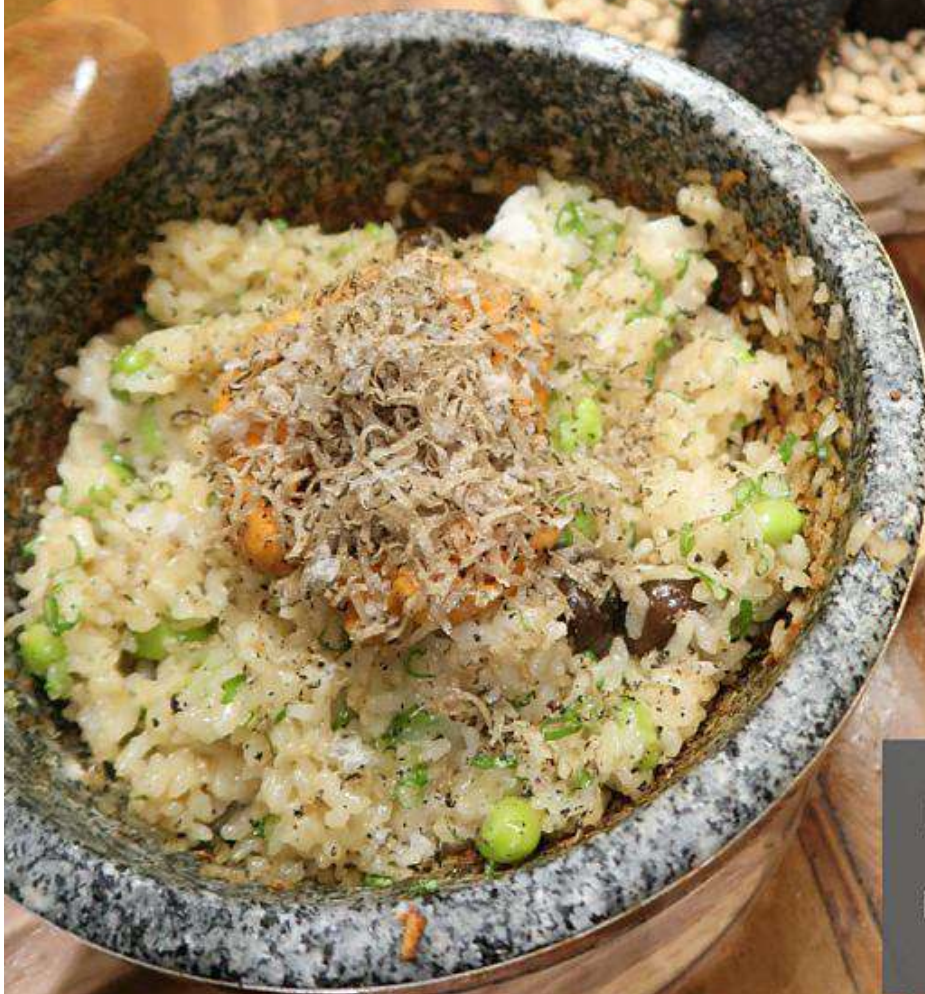

トリュフ雲丹石焼めし

**TRUFFLE UNI**

**ISHIYAKIMESHI**

Japanese Fried Rice of  
Truffle and Hokkaido Sea Urchin  
in Stone Hot Pot

**RM 350**

per portion

**勘八**  
KAMPACHI®

**W** [www.kampachi.com.my](http://www.kampachi.com.my)

**IG** **F** [kampachiofficial](https://www.instagram.com/kampachiofficial)

Promotional details and programmes are subject to change without prior notice.

Photographs shown are for illustrative purposes and may vary from the actual product.